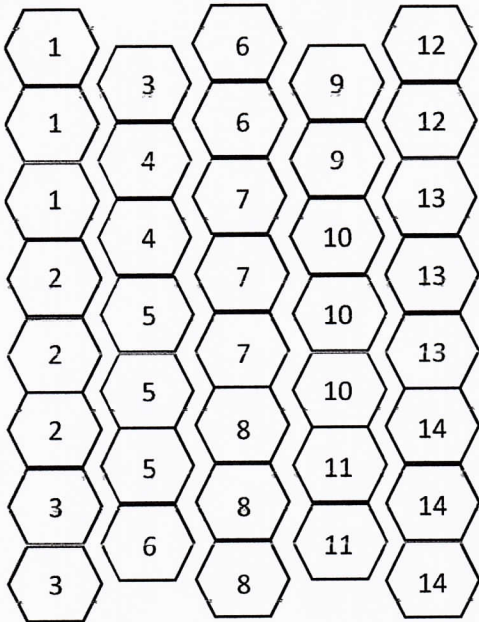

Butterfly Garden

TAG

Location Species

- 1 Switchgrass
- 2 Lupine
- 3 Spiderwort
- 4 NJ Tea
- 5 Butterfly milkweed
- 6 Wild Petunia
- 7 Cylindrical blazing star
- 8 Swamp milkweed
- 9 Compass Plant
- 10 Rattlesnake Master
- 11 Golden alexanders
- 12 Stiff Goldenrod
- 13 Showy Goldenrod
- 14 Sky Blue Aster

4'x10' Garden Design

1	14	12	10	9	1	10	12	14	1
14	13	10	4	7	9	8	8	13	13
2	7	4	5	5	6	6	8	7	3
2	2	11	5	ROCK		6	11	3	3