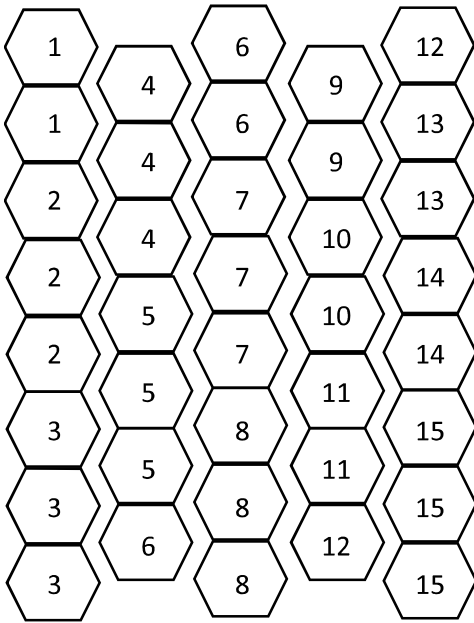

Low Growing

PLUG FLAT

Location Species

- 1 June Grass
- 2 Prairie Smoke
- 3 Harebell
- 4 Sand Coreopsis
- 5 Showy Coneflower
- 6 Horsemint
- 7 Butterfly Weed
- 8 Wild Petunia
- 9 Yellow Avens
- 10 Pussytoes
- 11 Thimbleweed
- 12 Wild Blue Iris
- 13 Yellow Wild Indigo
- 14 Leafy Prairie Clover
- 15 Gray Goldenrod

TAG

4'x10' Garden Design

14	14	4	4	4	3	3	3	5	13
9	9	10	2	2	2	10	5	5	13
11	8	8	7	7	6	6	15	15	12
11	8	1	7	ROCK		6	1	15	12