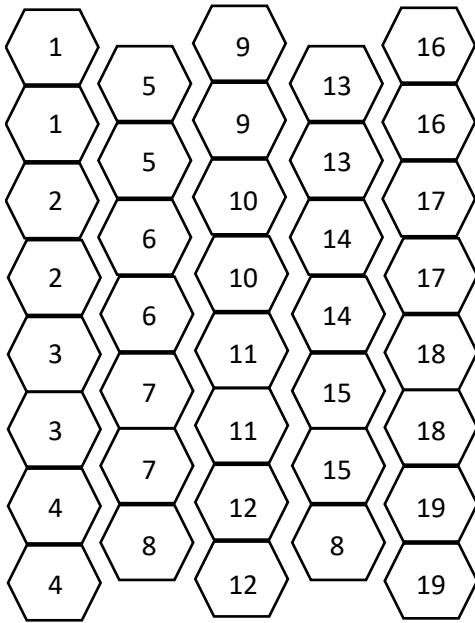

Pollinator Garden

PLUG FLAT

TAG

Location Species

- 1 Shrubby Cinquefoil
- 2 False Boneset
- 3 New Jersey Tea
- 4 Wild Petunia
- 5 Prairie Coreopsis
- 6 Bergemot
- 7 Horsemint
- 8 Hairy Beardtongue
- 9 Rattlesnake Master
- 10 Pale Purple Cone
- 11 Spiderwort
- 12 Mountain Mint
- 13 Joe Pye Weed
- 14 Foxglove Beardtongue
- 15 Grey Headed Cone
- 16 Stiff Goldenrod
- 17 Showy Goldenrod
- 18 Great Blue Lobelia
- 19 New England Aster

4'x10' Garden Design

1	12	2	16	10	10	16	2	12	1
8	7	5	6	9	9	6	5	7	8
6	18	4	19	3	3	19	4	18	5
14	17	15	13	ROCK		13	15	17	14