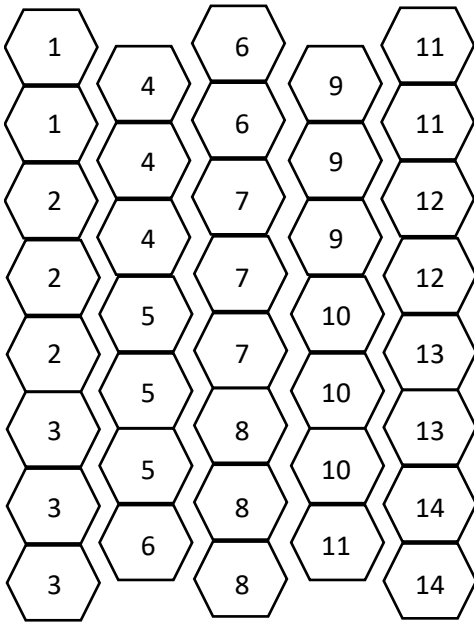

Shoreline

PLUG FLAT

Location Species

- 1 Shrubby Cinquefoil
- 2 Blue Vervain
- 3 Brown Fox Sedge
- 4 Bergemot
- 5 Black Eyed Susan
- 6 Boneset
- 7 Joe Pye
- 8 Cardinal Flower
- 9 Great Blue Lobelia
- 10 Swamp Milkweed
- 11 Marsh Blazing Star
- 12 Meadowsweet
- 13 Riddells Goldenrod
- 14 Wild Blue Iris

TAG

4'x10' Garden Design

4	4	4	6	11	11	11	5	5	5
3	3	10	6	6	13	2	2	7	2
3	10	10	13	9	9	9	7	7	12
8	8	8	1	ROCK		1	14	14	12

SHORELINE
