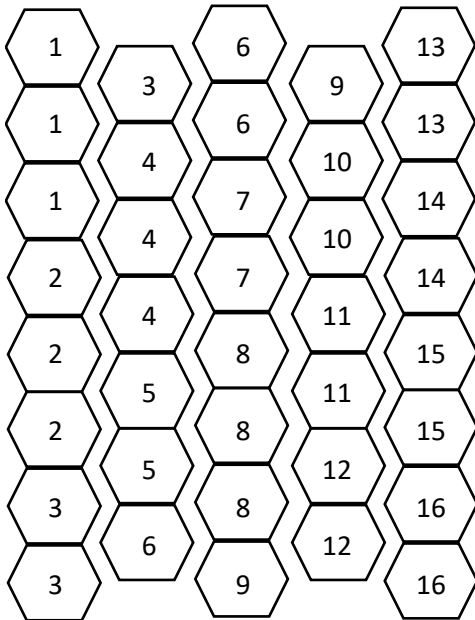

Wildflower Garden

TAG

Location Species

- 1 Wild Lupine
- 2 Prairie Coreopsis
- 3 Early Sunflower
- 4 Wild Petunia
- 5 Mountain Mint
- 6 Hairy Beardtongue
- 7 Grey Headed Cone
- 8 Spiderwort
- 9 Showy Cone
- 10 Hoary Vervain
- 11 Purple Cone
- 12 Cup Plant
- 13 Wild Senna
- 14 Stiff Goldenrod
- 15 Showy Goldenrod
- 16 New England Aster

4'x10' Garden Design

3	15	10	5	12	12	5	10	15	3
9	16	14	8	6	3	8	14	16	11
8	9	2	4	6	6	11	1	7	7
2	2	4	4	ROCK		13	13	1	1