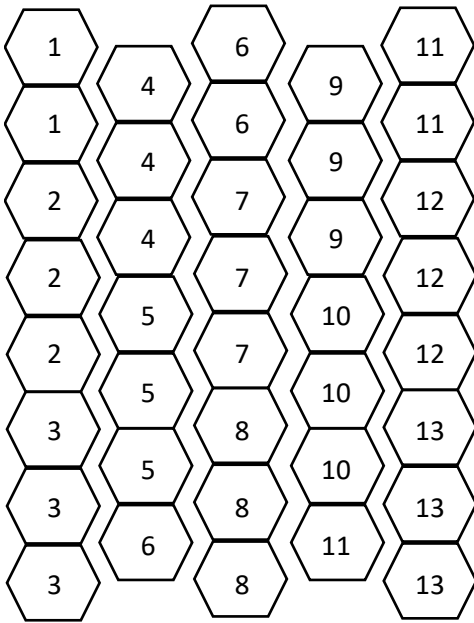

Semi Shade Garden

PLUG FLAT

TAG

Location Species

- 1 Bottlebrush Grass
- 2 Nodding Wild Onion
- 3 Purple Coneflower
- 4 Columbine
- 5 Wild Strawberry
- 6 Bergamot
- 7 Great Blue Lobelia
- 8 Early Sunflower
- 9 Bottle Gentian
- 10 Black Eyed Susan
- 11 Spiderwort
- 12 Big Leaf Aster
- 13 Foxglove Beardtongue

4'x10' Garden Design

11	11	4	3	1	1	13	6	8	8
11	4	4	3	3	13	13	6	6	8
12	7	7	2	2	5	5	10	10	9
12	12	7	2	ROCK		5	10	9	9