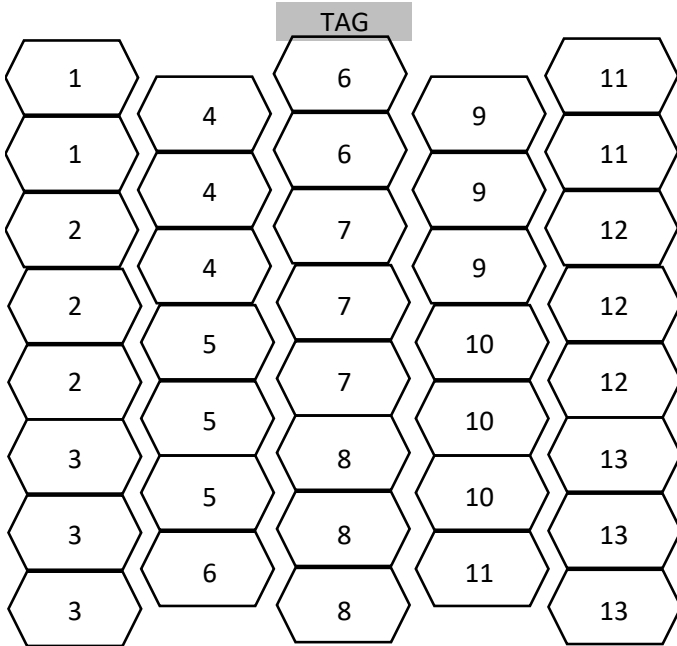

Rain Garden

PLUG FLAT

Location Species

- 1 Switchgrass
- 2 Mountain Mint
- 3 Sweet Black Eyed Susan
- 4 Bergamot
- 5 Purple Coneflower
- 6 Ironweed
- 7 Sneezeweed
- 8 Boneset
- 9 Great Blue Lobelia
- 10 Cardinal Flower
- 11 Yellow Avens
- 12 New England Aster
- 13 Riddells Goldenrod

4'x10' Garden Design

1	8	3	12	12	13	13	6	7	1
8	8	3	3	12	13	6	6	7	7
5	5	8	11	11	9	9	10	2	2
5	8	8	11	ROCK		9	10	10	2