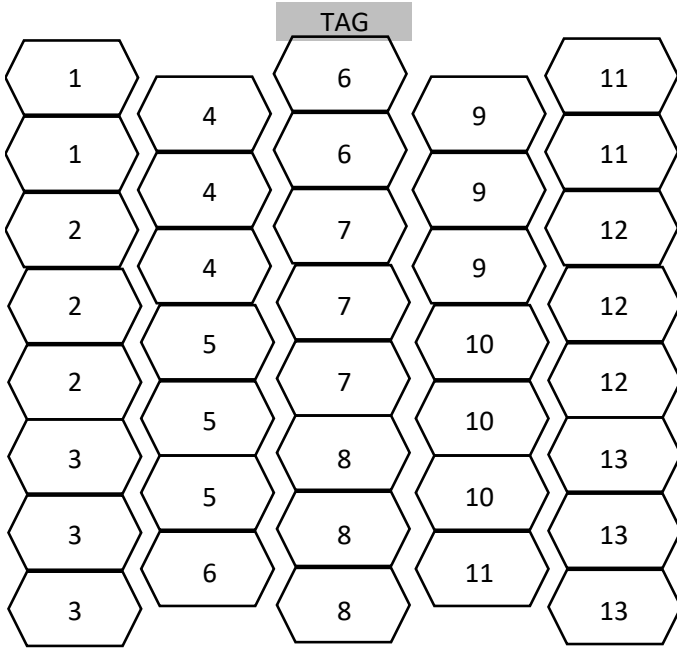

Semi-Shade Garden

PLUG FLAT

Location Species

- 1 Bottlebrush Grass
- 2 Foxglove Beardtongue
- 3 Tall Bellflower
- 4 Wild Columbine
- 5 Bergamot
- 6 Wild Strawberry
- 7 Nodding Wild Onion
- 8 Black Eyed Susan
- 9 Spiderwort
- 10 Early (Oxeye) Sunflower
- 11 Thimbleweed
- 12 Big Leaf Aster
- 13 Bluestem Goldenrod

4'x10' Garden Design

10	10	2	3	3	3	11	11	1	1
10	8	2	2	6	4	4	4	11	13
9	8	8	5	5	7	7	12	12	13
9	9	6	5	ROCK		7	6	12	13