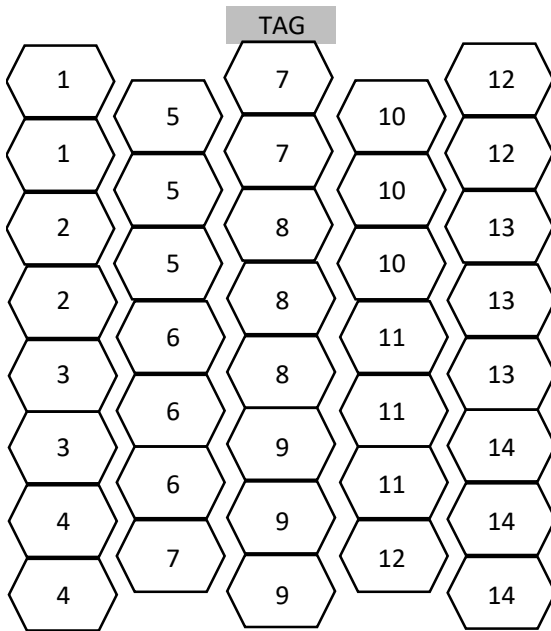

BIRDSFOOT
NATIVE NURSERY

Monarch Garden

PLUG FLAT

- 1 Big Bluestem (*Andropogon gerardii*)
- 2 Butterfly Weed (*Asclepias tuberosa*)
- 3 Common Milkweed (*Asclepias syriaca*)
- 4 Whorled Milkweed (*Asclepias verticillata*)
- 5 Bergamot (*Monarda fistulosa*)
- 6 Pale Purple Coneflower (*Echinacea pallida*)
- 7 Hoary Vervain (*Verbena hastata*)
- 8 Western Sunflower (*Helianthus occidentalis*)
- 9 Rough Blazing Star (*Liatris aspera*)
- 10 Yarrow (*Achillea millefolium*)
- 11 Showy Coneflower (*Rudbeckia fulgida*)
- 12 Prairie Coreopsis (*Coreopsis palmata*)
- 13 New England Aster (*Symphyotrichum novae-angliae*)
- 14 Stiff Goldenrod (*Oligoneuron rigidum*)

*This is a sample list, some species may be substituted

4'x10' Sample Garden Design

1	5	5	8	10	6	6	14	13	13
1	5	8	8	10	10	6	14	14	13
7	7	12	2	3	3	4	11	9	9
7	12	12	2	ROCK		4	11	11	9

Visit www.birdsfootnativenursery.com to see full species list with additional information