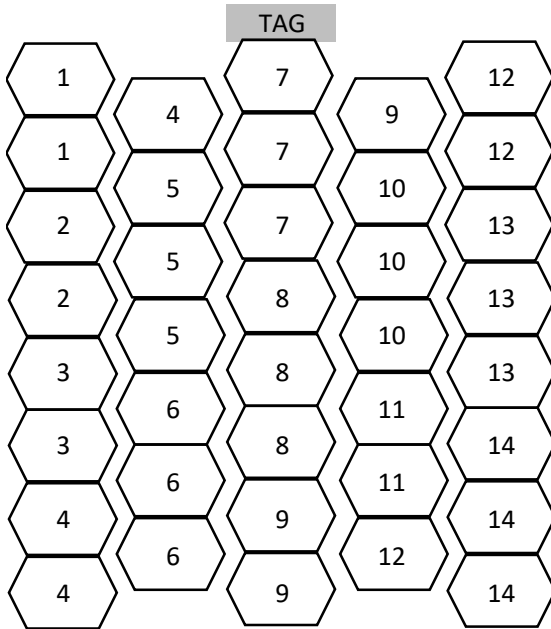

BIRDSFOOT
NATIVE NURSERY

Tall Prairie Garden

PLUG FLAT

- 1 Big Bluestem (*Andropogon gerardii*)
- 2 Indian Grass (*Sorghastrum nutans*)
- 3 Foxglove Beardtongue (*Penstemon digitalis*)
- 4 Tall Coreopsis (*Coreopsis tripteris*)
- 5 Prairie Sage (*Artemisia ludoviciana*)
- 6 Rosinweed (*Silphium interfrifolium*)
- 7 Prairie Dock (*Silphium terebinthinaceum*)
- 8 Ironweed (*Veronia missurica*)
- 9 Culver's Root (*Vernonicastrum virginicum*)
- 10 Greyheaded Cone (*Ratibida pinnata*)
- 11 Hoary Vervain (*Verbena stricta*)
- 12 Pale Purple Coneflower (*Echinacea pallida*)
- 13 Smooth Blue Aster (*Symphyotrichum laevis*)
- 14 Showy Goldenrod (*Solidago speciosa*)

*This is a sample list, some species may be substituted

4'x10' Sample Garden Design

1	1	5	5	4	7	7	6	13	13
2	2	5	4	8	7	6	6	13	14
10	10	12	9	9	8	11	11	14	14
10	12	12	9	ROCK		8	11	3	3

Visit www.birdsfootnativenursery.com to see full species list with additional information