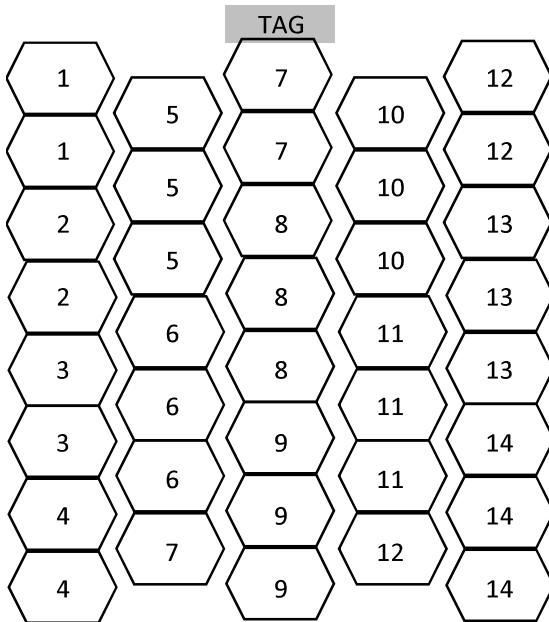

BIRDSFOOT
NATIVE NURSERY

Monarch Garden

PLUG FLAT

- 1 Big Bluestem (*Andropogon gerardii*)
- 2 Butterfly Weed (*Asclepias tuberosa*)
- 3 Common Milkweed (*Asclepias syriaca*)
- 4 Whorled Milkweed (*Asclepias verticillata*)
- 5 Bergamot (*Monarda fistulosa*)
- 6 Pale Purple Coneflower (*Echinacea pallida*)
- 7 Hoary Vervain (*Verbena hastata*)
- 8 Western Sunflower (*Helianthus occidentalis*)
- 9 Rough Blazing Star (*Liatris aspera*)
- 10 Yarrow (*Achillea millefolium*)
- 11 Showy Coneflower (*Rudbeckia fulgida*)
- 12 Prairie Coreopsis (*Coreopsis palmata*)
- 13 New England Aster (*Symphyotrichum novae-angliae*)
- 14 Stiff Goldenrod (*Oligoneuron rigidum*)

*This is a sample list, some species may be substituted

4'x10' Sample Garden Design

1	5	5	8	10	6	6	14	13	13
1	5	8	8	10	10	6	14	14	13
7	7	12	2	3	3	4	11	9	9
7	12	12	2	ROCK		4	11	11	9

Visit www.birdsfootnativenursery.com to see full species list with additional information