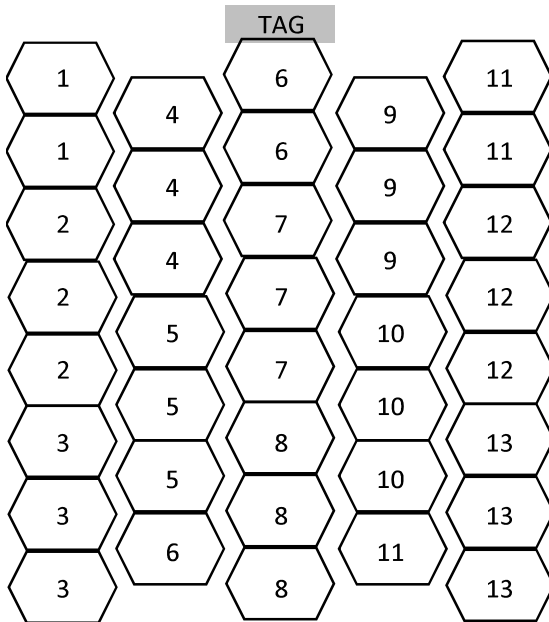

**BIRDSFOOT**  
NATIVE NURSERY

## Semi-Shade Garden

PLUG FLAT

- 1 Bottlebrush Grass (*Elymus hystrix*)
- 2 Foxglove Beardtongue (*Penstemon digitalis*)
- 3 Tall Bellflower (*Campanula americana*)
- 4 Wild Columbine (*Aquilegia canadensis*)
- 5 Bergamot (*Monarda fistulosa*)
- 6 Golden Alexanders (*Zizia aurea*)
- 7 Hairy Woodmint (*Blephilia hirsuta*)
- 8 Black Eyed Susan (*Rudbeckia hirta*)
- 9 Spiderwort (*Tradescantia ohimensis*)
- 10 Early Sunflower (*Heliopsis helianthoides*)
- 11 Thimbleweed (*Anenome cylindrica*)
- 12 Big Leaf Aster (*Eurybia macrophylla*)
- 13 Zigzag Goldenrod (*Solidago speciosa*)

\*This is a sample list, some species may be substituted

4'x10' Sample Garden Design

3	3	5	9	9	2	2	4	10	10
3	5	5	9	1	1	2	4	4	10
13	13	12	6	6	8	8	7	11	11
13	12	12	6	ROCK		8	7	7	11

Visit [www.birdsfootnativenursery.com](http://www.birdsfootnativenursery.com) to see full species list with additional information