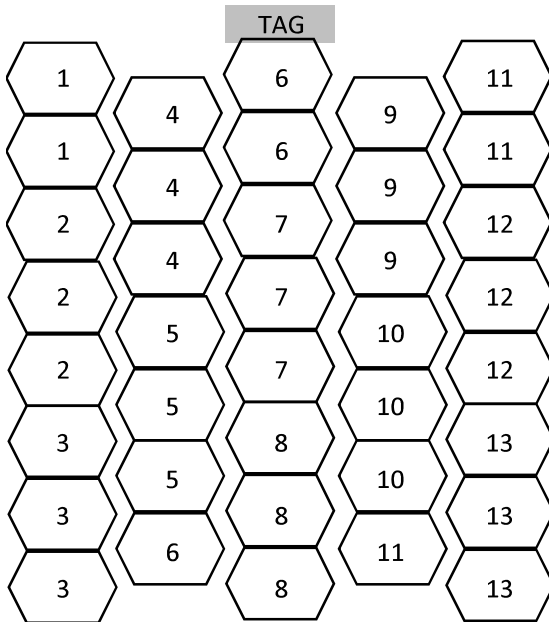

BIRDSFOOT
NATIVE NURSERY

Shoreline Garden

PLUG FLAT

- 1 Meadowsweet (*Spiraea alba*)
- 2 Blue Vervain (*Verbena hastata*)
- 3 Swamp Milkweed (*Asclepias incarnata*)
- 4 Cardinal Flower (*Lobelia cardinalis*)
- 5 Great Blue Lobelia (*Lobelia siphilitica*)
- 6 Wild Blue Iris (*Iris versicolor*)
- 7 Boneset (*Eupatorium perfoliatum*)
- 8 Joe Pye Weed (*Eutrochium maculatum*)
- 9 Fireweed (*Chamaenerion angustifolium*)
- 10 Dark Green Bulrush (*Scirpus atrovirens*)
- 11 Purple Meadow Rue (*Thalictrum dasycarpum*)
- 12 Swamp Aster (*Symphyotricum puniceum*)
- 13 Bog Goldenrod (*Solidago uliginosa*)

*This is a sample list, some species may be substituted

4'x10' Sample Garden Design

1	13	13	12	9	6	6	5	5	11
1	13	12	12	9	9	6	5	11	11
2	3	3	6	6	10	10	7	7	8
2	2	3	6	ROCK		10	7	8	8

.....Water's Edge.....

Visit www.birdsfootnativenursery.com to see full species list with additional information