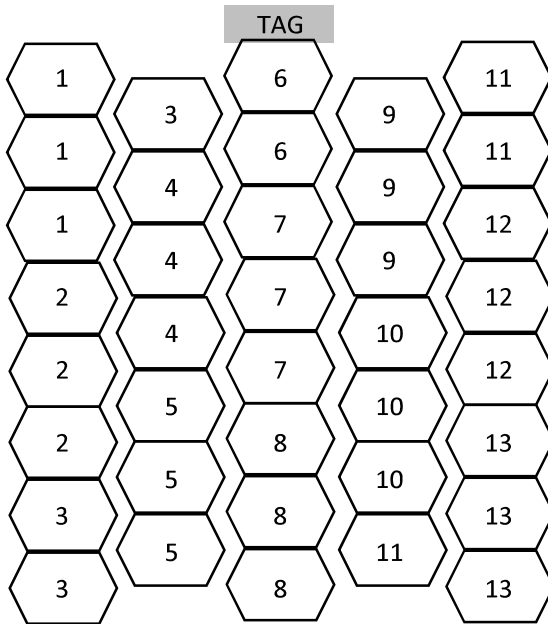

BIRDSFOOT
NATIVE NURSERY

Tall Prairie Garden

PLUG FLAT

- 1 Big Bluestem (*Andropogon gerardii*)
- 2 Indian Grass (*Sorghastrum nutans*)
- 3 Foxglove Beardtongue (*Penstemon digitalis*)
- 4 Tall Coreopsis (*Coreopsis tripteris*)
- 5 Rosinweed (*Silphium interfrifolium*)
- 6 Prairie Dock (*Silphium terebinthinaceum*)
- 7 Ironweed (*Veronia missurica*)
- 8 Culver's Root (*Vernonicastrum virginicum*)
- 9 Greyheaded Cone (*Ratibida pinnata*)
- 10 Hoary Vervain (*Verbena stricta*)
- 11 Pale Purple Coneflower (*Echinacea pallida*)
- 12 Smooth Blue Aster (*Symphyotrichum laevis*)
- 13 Showy Goldenrod (*Solidago speciosa*)

*This is a sample list, some species may be substituted

4'x10' Sample Garden Design

2	2	5	5	4	1	1	1	13	13
2	12	5	4	4	8	6	6	13	7
10	12	12	9	8	8	11	3	7	7
10	10	9	9	ROCK		11	11	3	3

Visit www.birdsfootnativenursery.com to see full species list with additional information